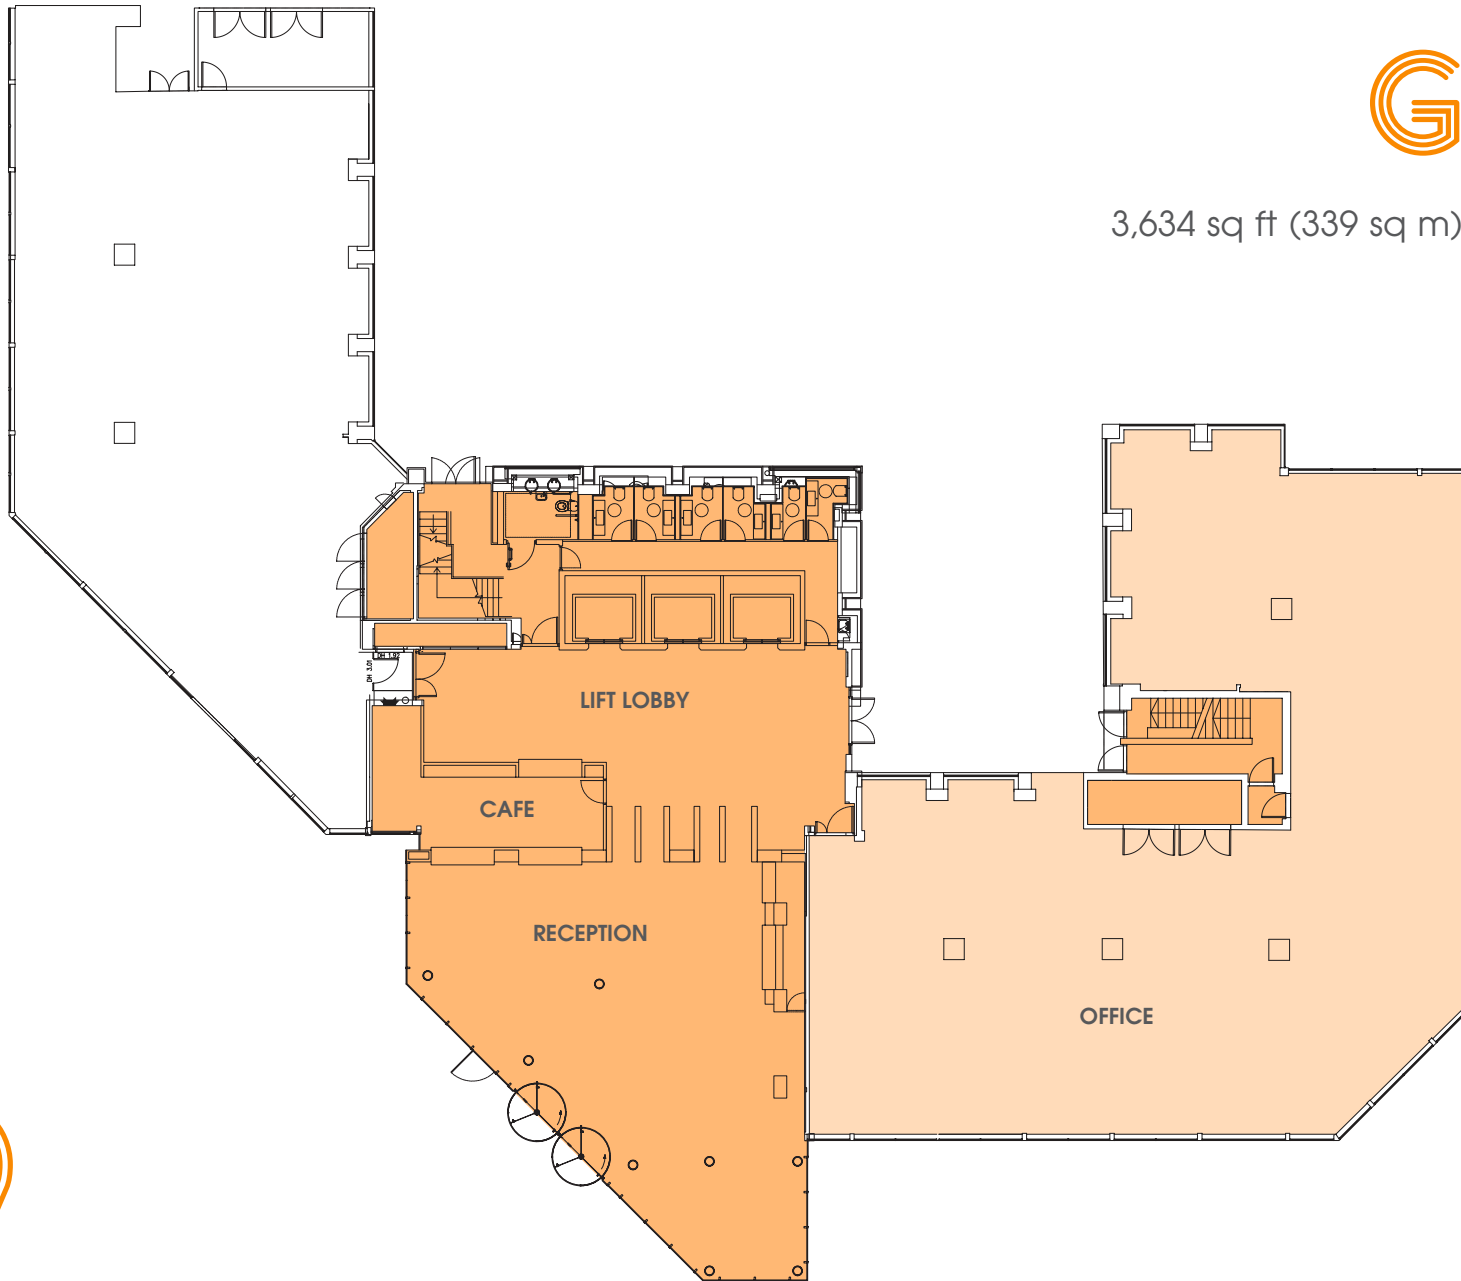

3,634 sq ft (339 sq m)

PARK LANE / CROYDON

5,666 sq ft (525 sq m)

2

9,758 sq ft (907 sq m)

PARK LANE / CROYDON

B (GYM)