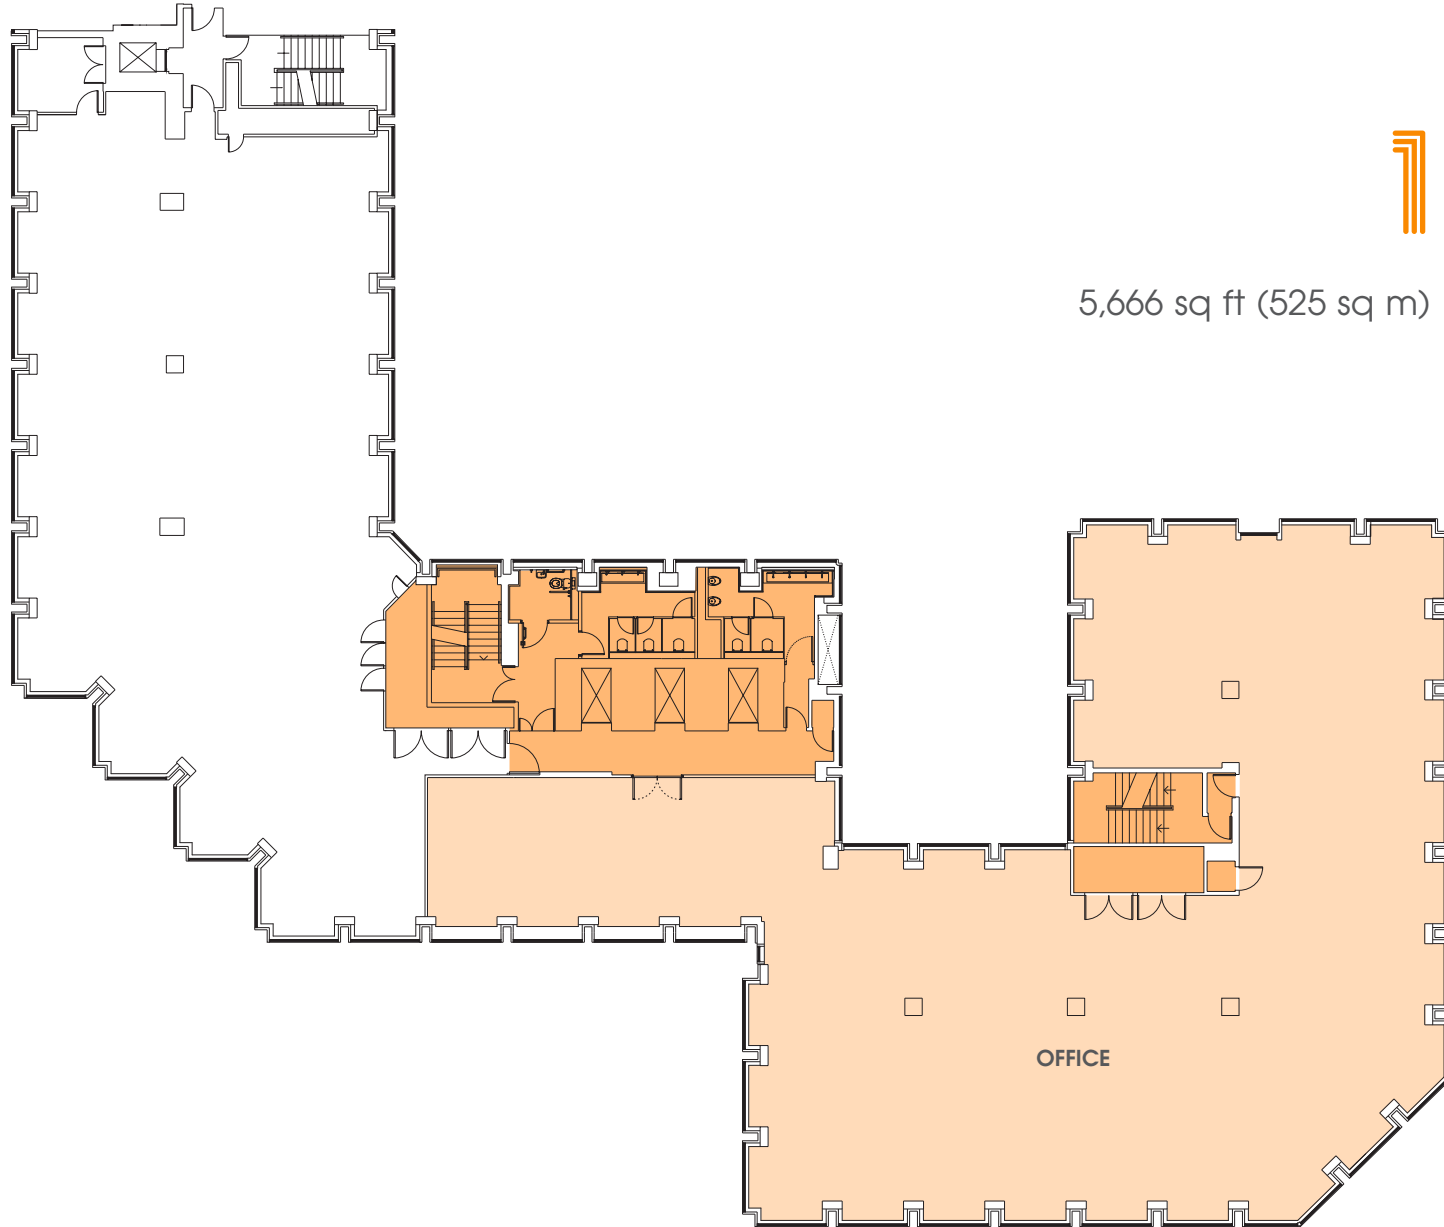

3,634 sq ft (339 sq m)

PARK LANE / CROYDON

5,666 sq ft (525 sq m)

2

9,758 sq ft (907 sq m)

PARK LANE / CROYDON

B (GYM)