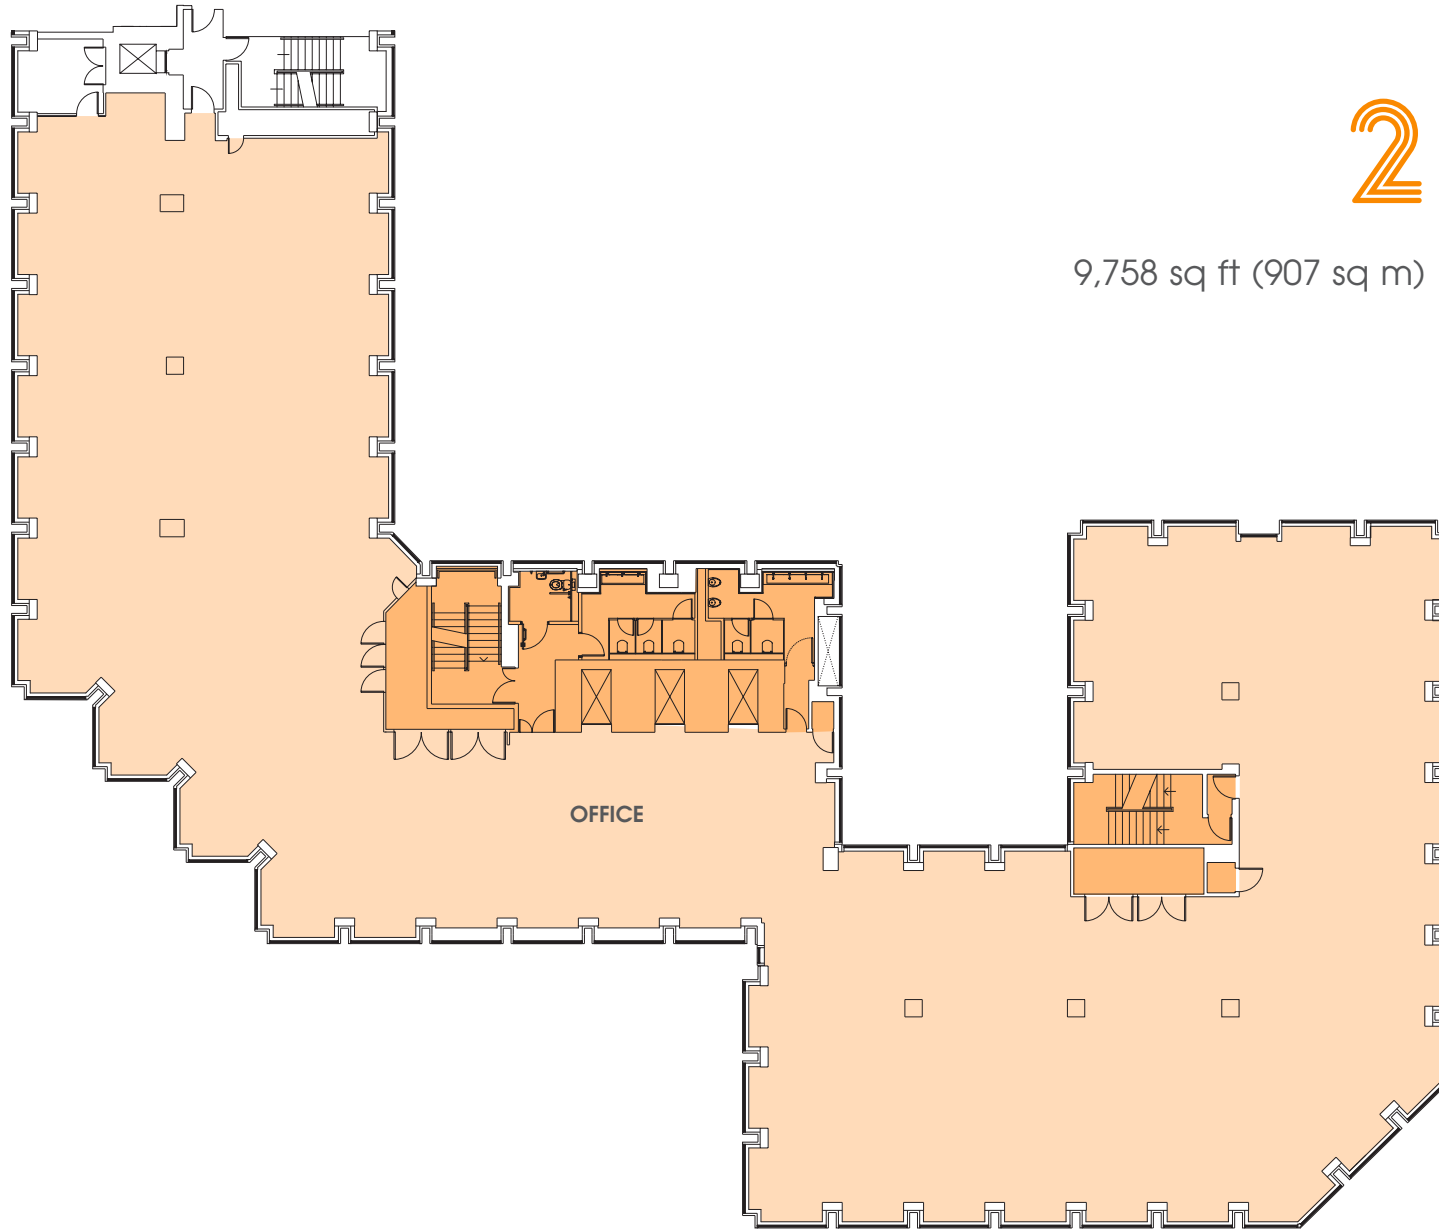

3,634 sq ft (339 sq m)

PARK LANE / CROYDON

5,666 sq ft (525 sq m)

2

9,758 sq ft (907 sq m)

PARK LANE / CROYDON

B (GYM)